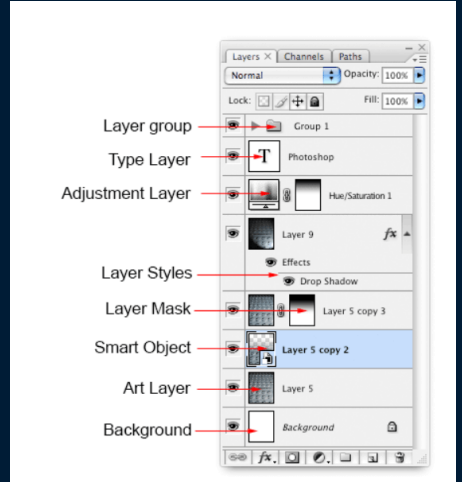

VISITING CARD

Create Visiting Card as per given in example.

GRAPHIC DESIGNING

SIZE:- 3.5 inch x 2 inch

Visiting cards

Visiting cards Formats

TRY MORE 5 DESIGNS

MUST COMPLETE ALL ASSIGNMENTS