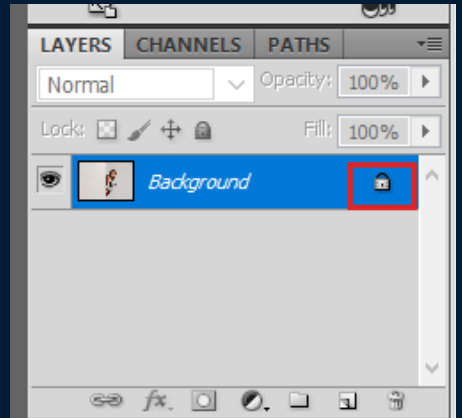

VISITING CARD

Create Visiting Card as per given in example.

GRAPHIC DESIGNING

SIZE:- 3.5 inch x 2 inch

Visiting cards

Visiting cards Formats

TRY MORE 5 DESIGNS

MUST COMPLETE ALL ASSIGNMENTS